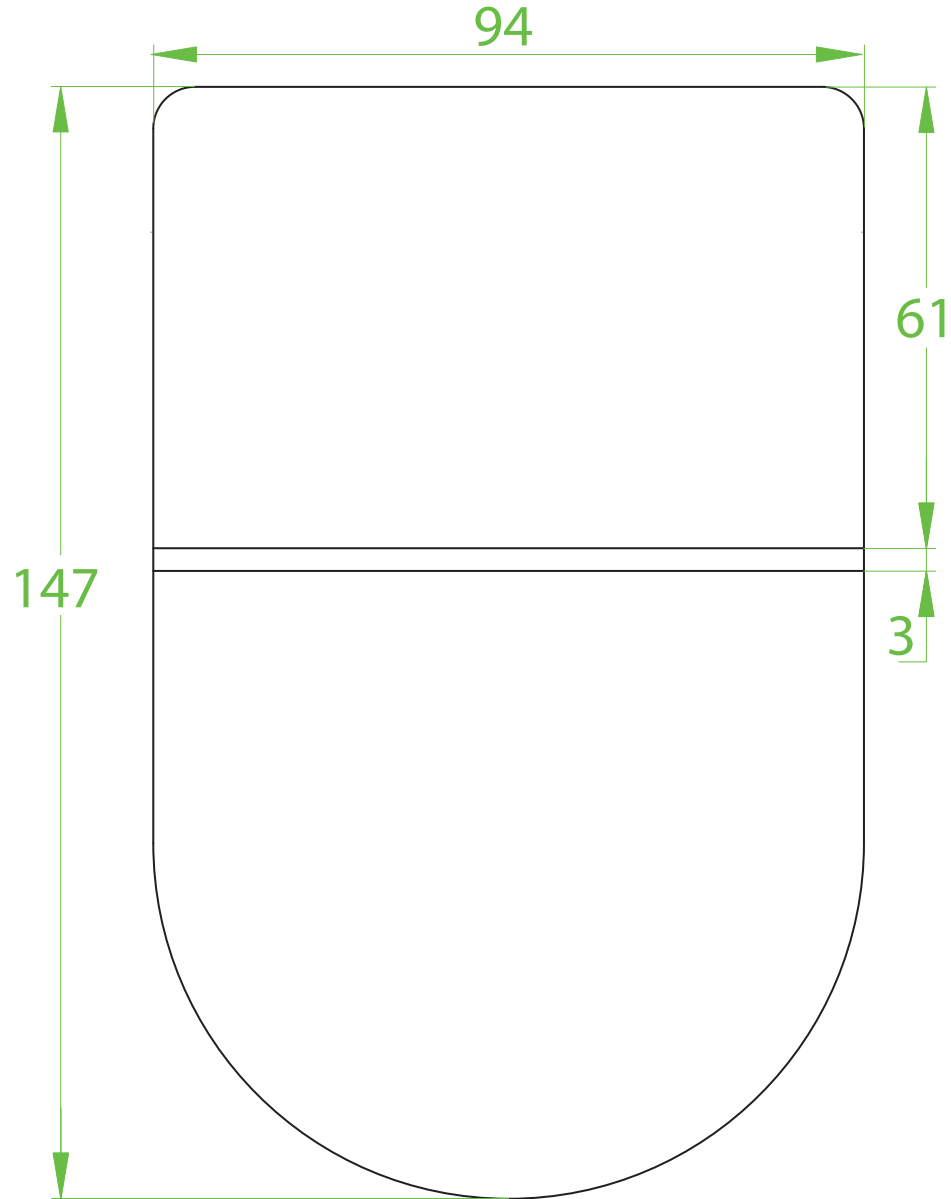

# Shield shaped tax disc holder

Back  
Viewable from inside car

Front  
Viewable through windscreen