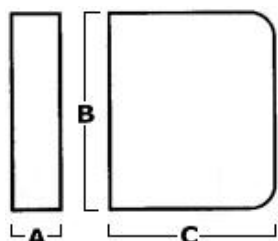

Ideal Sheet Sizes for Duraweld Clear Overlay Binders

Smart Presentation

IDEAL SHEET SIZES FOR A4 CLEAR OVERLAY BINDERS

Capacity	A	B	C
A4 13mm	Spine Width 16mm	Height 303mm	Cover Width 238mm
A4 15mm	Spine Width 20mm	Height 303mm	Cover Width 243mm
A4 20mm	Spine Width 27mm	Height 303mm	Cover Width 245mm
A4 25mm	Spine Width 32mm	Height 303mm	Cover Width 248mm
A4 30mm	Spine Width 37mm	Height 303mm	Cover Width 253mm
A4 35mm	Spine Width 40mm	Height 303mm	Cover Width 256mm
A4 40mm	Spine Width 47mm	Height 303mm	Cover Width 258mm
A4 45mm	Spine Width 54mm	Height 303mm	Cover Width 269mm
A4 50mm	Spine Width 64mm	Height 303mm	Cover Width 272mm
A4 55mm	Spine Width 69mm	Height 303mm	Cover Width 275mm
A4 65mm	Spine Width 84mm	Height 303mm	Cover Width 279mm

IDEAL SHEET SIZES FOR A5 CLEAR OVERLAY BINDERS

Capacity	A	B	C
A5 11mm	Spine Width 12mm	Height 216mm	Cover Width 169mm
A5 13mm	Spine Width 14mm	Height 216mm	Cover Width 173mm
A5 15mm	Spine Width 19mm	Height 216mm	Cover Width 176mm
A5 20mm	Spine Width 24mm	Height 216mm	Cover Width 179mm
A5 25mm	Spine Width 28mm	Height 216mm	Cover Width 180mm
A5 30mm	Spine Width 34mm	Height 216mm	Cover Width 187mm
A5 35mm	Spine Width 39mm	Height 216mm	Cover Width 189mm
A5 40mm	Spine Width 45mm	Height 216mm	Cover Width 191mm
A5 45mm	Spine Width 56mm	Height 216mm	Cover Width 193mm
A5 50mm	Spine Width 66mm	Height 216mm	Cover Width 198mm
A5 65mm	Spine Width 84mm	Height 216mm	Cover Width 208mm